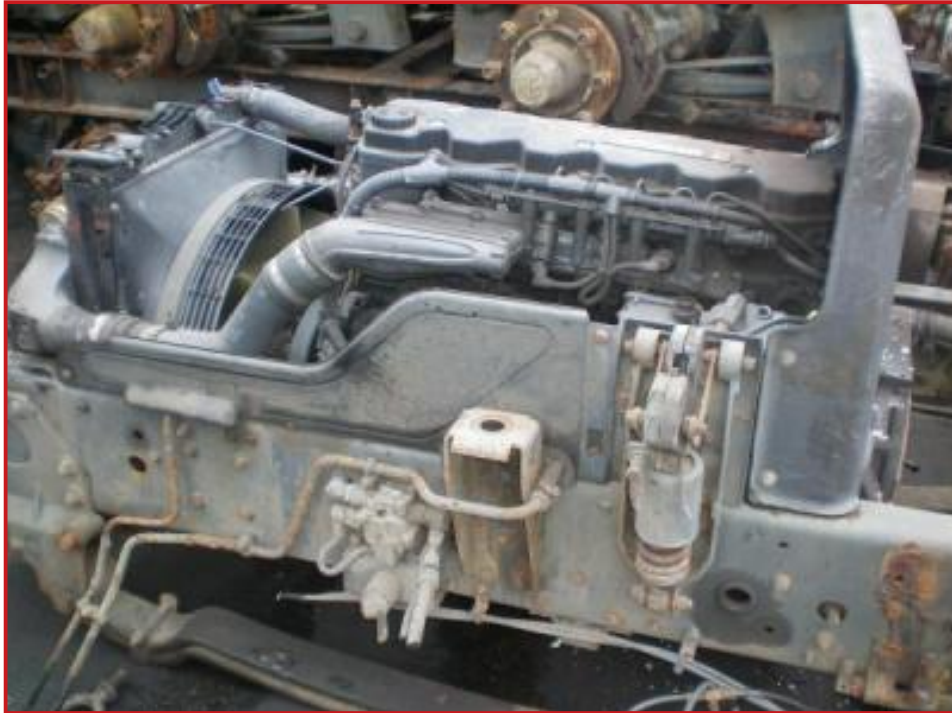

Willenhall Commercials Ltd

PACCAR 24 VALVE ENGINES

£POA

PACCAR 24 VALVE ENGINES

Product Details

Category/Type	Engines
Make	PACCAR
Model	24 VALVE ENGINES
Year	-
Hours	-

Ashmore Lake Way, Willenhall, West Midlands, WV12 4LF

Tel: 01902 630 220

www.willenhall-commercials.com sales@willenhallcommercials.com